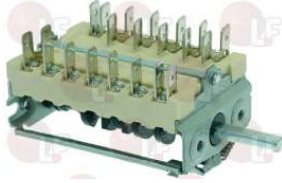

TECNOEKA

Suitable for:

Rotary switches

2111991 SWITCH 0-9 POSITIONS

contacts 16A 250V - max 150°C
D-Shaft 6x4.6 mm
for Convection oven electric (LOTUS) 75GU
for Convection oven electric (TECNOEKA) KF723M
KF964ALM - KF964IM - KF965M